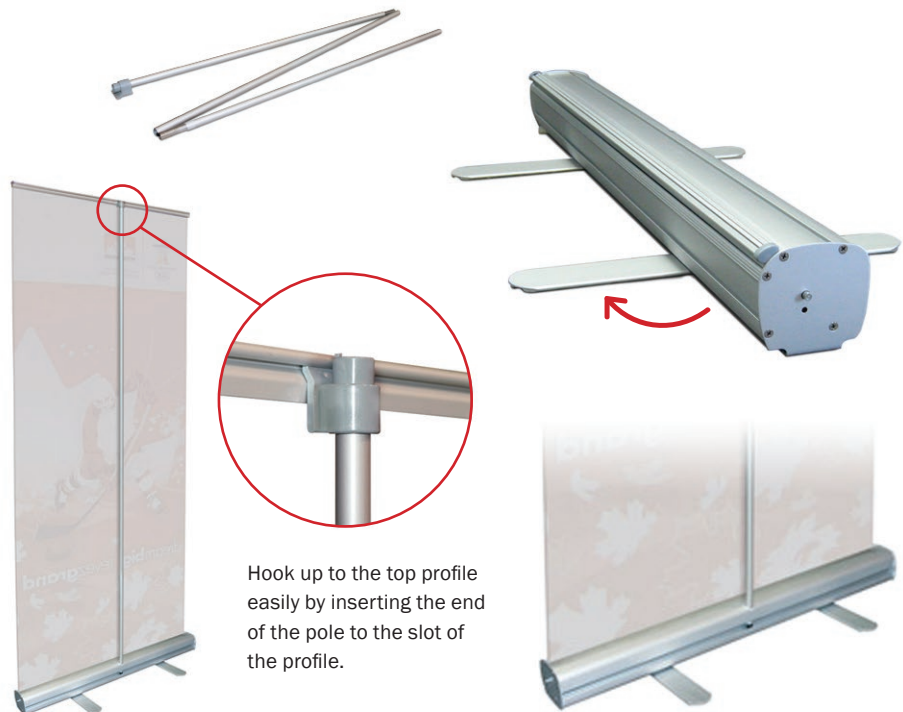

EASY COME. EASY GO

The **Mistral** roll-up banner stand is cleverly compact and convenient. Its ease of set-up, portability and economical design make the **Mistral** an industry standard for exhibit, retail and professional environments.

- ▶ Sets up in seconds
- ▶ Lightweight
- ▶ Stable base

**MISTRAL**

**Width:**  
33.5"

**Heights:**  
79" or 86"

**Packed Weights:**  
7 lbs or 9 lbs

\* Packed weight incl. graphics & bag

**EASY TRAVEL**

Comes with a compact and durable bag equipped with a shoulder strap.

Hook up to the top profile easily by inserting the end of the pole to the slot of the profile.