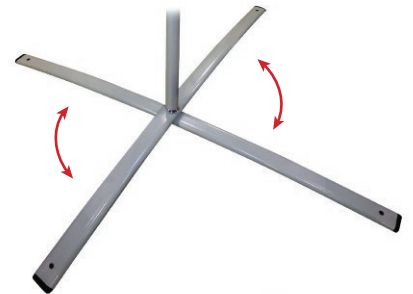

The perfect solution for promotional events, shopping malls, retail store environments, exhibitions and more.

BREEZE

Small:

Flag Size: 1.8' w x 4.3' h

Height Above Ground: 5.2'

Large:

Flag Size: 3.6' w x 8.7' h

Height Above Ground: 11'

EASY TRAVEL

With the display comes a durable bag equipped with a shoulder strap.

CROSS BASE (incl. bearing)

- ▶ Size: 23.3" x 23.3"
- ▶ Weight: 3.1 lbs
- ▶ Collapsible steel cross base
- ▶ Indoor / Outdoor

WEIGHT BAG (Accessory)

- ▶ Diameter: 19.5"
- ▶ Weight: 0.41 lbs; 20 lbs (water)
- ▶ Plastic, fill with water or sand
- ▶ Used for extra weight for base

GROUND STAKE (incl. bearing)

- ▶ Size: 2.4" x 23.6"
- ▶ Weight: 2.2 lbs
- ▶ For outdoor use