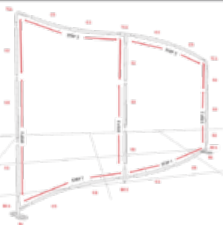

DESCRIPTION:

227x191x107cm

470x191x107cm

PART	CODE	QTY
	01	8
	02	8
	03	8
	04	8
	05	8
	06	4
	07	8
	08	8

FRONT ASSEMBLY

STEP 1: FRONT FRAME

PARTS REQUIRED:
001, 002, 003, 004, 005, 006, 007, 008

- Lay out frame on flat surface
- Connect side rails with front feet
- Place backrest assembly
- Insert side bar
- Tighten frame
- Attach front feet
- Attach side bar
- Tighten frame
- Connect side rails

STEP 2:

PARTS REQUIRED: 009, 010

- Lay out front and back seats
- Place front and back seats
- Attach side bar
- Tighten frame
- Attach front and back seats
- Tighten frame
- Connect side rails

STEP 3:

PARTS REQUIRED:
011, 012, 013, 014, 015

- Attach front and back seats
- Attach side bar
- Tighten frame
- Attach front and back seats
- Tighten frame
- Connect side rails
- Attach front and back seats
- Tighten frame
- Connect side rails

FABRIC INSTALLATION

Minimum recommended fabric size:
227x191x107cm
Fabric should be cut to size
Fabric should be cut to size

www.milansofas.com