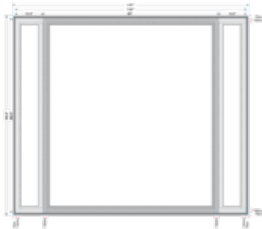

**SIZE SPECIFICATIONS:**

See Customization for INCLAPS

FACE 67" W x 82 1/2" H

INCLAPS 11 1/2" W x 82 1/2" H

TOTAL W 78 1/2" W x 82 1/2" H

STYLING 2" Beveled Edge

GLASS W 67" W x 82 1/2" H

SEE WALLS 10 1/2" W x 82 1/2" H

SEE WALLS with WALLS W 67" W x 82 1/2" H

FACE 67" W x 82 1/2" H

INCLAPS 11 1/2" W x 82 1/2" H

BEVELLED EDGE

CURVED EDGE

BEVELLED EDGE

**WALL SPECIFICATIONS:**

Standard wall height available

Image shown is 10 1/2" H

Standard wall height is 10 1/2" H

Standard wall height is 10 1/2" H

Standard wall height is 10 1/2" H

Standard wall height is 10 1/2" H

Standard wall height is 10 1/2" H

Standard wall height is 10 1/2" H

Standard wall height is 10 1/2" H

© 2014 MCRAE, Inc.