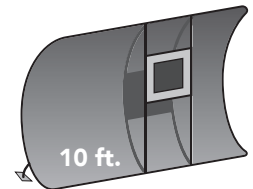

FLATWALL

8ft. FlatWall

Dimensions: 88"x 88"
Weight: 27 lbs

10ft. FlatWall

Dimensions: 115"x 88"
Weight: 29 lbs

20ft. FlatWall

Dimensions: 229"x 88"
Weight: 39 lbs

CURVE

8ft. Curve

Dimensions: 94"x 88"
Weight: 27 lbs

10ft. Curve

Dimensions: 114"x 88"
Weight: 29 lbs

20ft. Serpentine

Dimensions: 228"x 88"
Weight: 48 lbs

ARC

8 ft. Arc

Dimensions: 88"x 97.5"
Weight: 27 lbs

10 ft. Arc

Dimensions: 115"x 97.5"
Weight: 29 lbs

A

10 ft.

B

5 Style Options

- A.** 8 ft. / 10 ft. Arc
- B.** 10 ft. Arc + Lightscreen
- C.** 10 ft. Arc + Walkthrough
- D.** 10 ft. Arc + Kiosk
- E.** 10 ft. Arc + Elipse

C

D

E

SHAPES

8 ft. Shape

- A. & B.** Dimensions: 94"x 88"
- C. & D.** Dimensions: 88"x 88"

10 ft. Shape

- A. & B.** Dimensions: 114"x 88"
- C. & D.** Dimensions: 115"x 88"