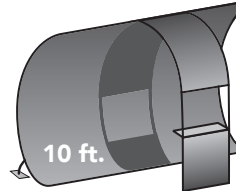

FLATWALL

8ft. FlatWall

Dimensions: 88"x 88"
Weight: 27 lbs

10ft. FlatWall

Dimensions: 115"x 88"
Weight: 29 lbs

20ft. FlatWall

Dimensions: 229"x 88"
Weight: 39 lbs

CURVE

8ft. Curve

Dimensions: 94"x 88"
Weight: 27 lbs

10ft. Curve

Dimensions: 114"x 88"
Weight: 29 lbs

20ft. Serpentine

Dimensions: 228"x 88"
Weight: 48 lbs

ARC

8 ft. Arc

Dimensions: 88"x 97.5"
Weight: 27 lbs

10 ft. Arc

Dimensions: 115"x 97.5"
Weight: 29 lbs

A

10 ft.

B

5 Style Options

- A.** 8 ft. / 10 ft. Arc
- B.** 10 ft. Arc + Lightscreen
- C.** 10 ft. Arc + Walkthrough
- D.** 10 ft. Arc + Kiosk
- E.** 10 ft. Arc + Elipse

C

D

E

SHAPES

8 ft. Shape

- A. & B.** Dimensions: 94"x 88"
- C. & D.** Dimensions: 88"x 88"

10 ft. Shape

- A. & B.** Dimensions: 114"x 88"
- C. & D.** Dimensions: 115"x 88"