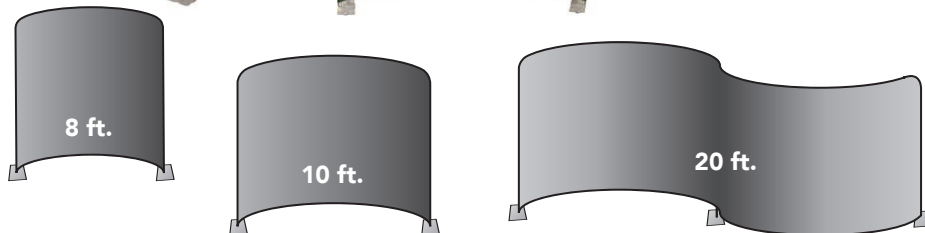

FLATWALL

8ft. FlatWall

Dimensions: 88"x 88"
Weight: 27 lbs

10ft. FlatWall

Dimensions: 115"x 88"
Weight: 29 lbs

20ft. FlatWall

Dimensions: 229"x 88"
Weight: 39 lbs

CURVE

8ft. Curve

Dimensions: 94"x 88"
Weight: 27 lbs

10ft. Curve

Dimensions: 114"x 88"
Weight: 29 lbs

20ft. Serpentine

Dimensions: 228"x 88"
Weight: 48 lbs

ARC

8 ft. Arc

Dimensions: 88"x 97.5"
Weight: 27 lbs

10 ft. Arc

Dimensions: 115"x 97.5"
Weight: 29 lbs

A

10 ft.

B

5 Style Options

- A.** 8 ft. / 10 ft. Arc
- B.** 10 ft. Arc + Lightscreen
- C.** 10 ft. Arc + Walkthrough
- D.** 10 ft. Arc + Kiosk
- E.** 10 ft. Arc + Elipse

C

D

E

SHAPES

8 ft. Shape

- A. & B.** Dimensions: 94"x 88"
- C. & D.** Dimensions: 88"x 88"

10 ft. Shape

- A. & B.** Dimensions: 114"x 88"
- C. & D.** Dimensions: 115"x 88"