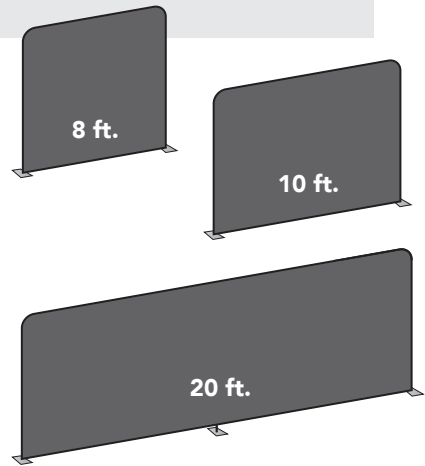

FLATWALL

8ft. FlatWall

Dimensions: 88"x 88"
Weight: 27 lbs

10ft. FlatWall

Dimensions: 115"x 88"
Weight: 29 lbs

20ft. FlatWall

Dimensions: 229"x 88"
Weight: 39 lbs

CURVE

8ft. Curve

Dimensions: 94"x 88"
Weight: 27 lbs

10ft. Curve

Dimensions: 114"x 88"
Weight: 29 lbs

20ft. Serpentine

Dimensions: 228"x 88"
Weight: 48 lbs

ARC

8 ft. Arc

Dimensions: 88"x 97.5"
Weight: 27 lbs

10 ft. Arc

Dimensions: 115"x 97.5"
Weight: 29 lbs

A

10 ft.

B

5 Style Options

- A.** 8 ft. / 10 ft. Arc
- B.** 10 ft. Arc + Lightscreen
- C.** 10 ft. Arc + Walkthrough
- D.** 10 ft. Arc + Kiosk
- E.** 10 ft. Arc + Elipse

TABLE TOP

FlatWall Table Top

Dimensions:
5 ft. 60"x 36" (12 Lbs) / 60"x 48"(14Lbs)
6 ft. 72"x 36" / 74" x 48"

Curve Table Top

Dimensions:
5 ft. 62"x 36" / 62" x 48"
6 ft. 74"x 36" / 74" x 48"

2 Style Options