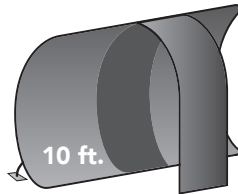

FLATWALL

8ft. FlatWall

Dimensions: 88"x 88"
Weight: 27 lbs

10ft. FlatWall

Dimensions: 115"x 88"
Weight: 29 lbs

20ft. FlatWall

Dimensions: 229"x 88"
Weight: 39 lbs

CURVE

8ft. Curve

Dimensions: 94"x 88"
Weight: 27 lbs

10ft. Curve

Dimensions: 114"x 88"
Weight: 29 lbs

20ft. Serpentine

Dimensions: 228"x 88"
Weight: 48 lbs

ARC

8 ft. Arc

Dimensions: 88"x 97.5"
Weight: 27 lbs

10 ft. Arc

Dimensions: 115"x 97.5"
Weight: 29 lbs

A

10 ft.

B

5 Style Options

- A.** 8 ft. / 10 ft. Arc
- B.** 10 ft. Arc + Lightscreen
- C.** 10 ft. Arc + Walkthrough
- D.** 10 ft. Arc + Kiosk
- E.** 10 ft. Arc + Elipse

C

D

E

SHAPES

8 ft. Shape

- A. & B.** Dimensions: 94"x 88"
- C. & D.** Dimensions: 88"x 88"

10 ft. Shape

- A. & B.** Dimensions: 114"x 88"
- C. & D.** Dimensions: 115"x 88"