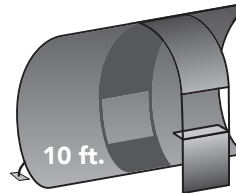

FLATWALL

8ft. FlatWall

Dimensions: 88"x 88"
Weight: 27 lbs

10ft. FlatWall

Dimensions: 115"x 88"
Weight: 29 lbs

20ft. FlatWall

Dimensions: 229"x 88"
Weight: 39 lbs

CURVE

8ft. Curve

Dimensions: 94"x 88"
Weight: 27 lbs

10ft. Curve

Dimensions: 114"x 88"
Weight: 29 lbs

20ft. Serpentine

Dimensions: 228"x 88"
Weight: 48 lbs

ARC

8 ft. Arc

Dimensions: 88"x 97.5"
Weight: 27 lbs

10 ft. Arc

Dimensions: 115"x 97.5"
Weight: 29 lbs

A

10 ft.

B

5 Style Options

- A.** 8 ft. / 10 ft. Arc
- B.** 10 ft. Arc + Lightscreen
- C.** 10 ft. Arc + Walkthrough
- D.** 10 ft. Arc + Kiosk
- E.** 10 ft. Arc + Elipse

C

D

E

SHAPES

8 ft. Shape

- A. & B.** Dimensions: 94"x 88"
- C. & D.** Dimensions: 88"x 88"

10 ft. Shape

- A. & B.** Dimensions: 114"x 88"
- C. & D.** Dimensions: 115"x 88"