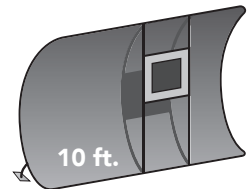

FLATWALL

8ft. FlatWall

Dimensions: 88"x 88"
Weight: 27 lbs

10ft. FlatWall

Dimensions: 115"x 88"
Weight: 29 lbs

20ft. FlatWall

Dimensions: 229"x 88"
Weight: 39 lbs

CURVE

8ft. Curve

Dimensions: 94"x 88"
Weight: 27 lbs

10ft. Curve

Dimensions: 114"x 88"
Weight: 29 lbs

20ft. Serpentine

Dimensions: 228"x 88"
Weight: 48 lbs

ARC

8 ft. Arc

Dimensions: 88"x 97.5"
Weight: 27 lbs

10 ft. Arc

Dimensions: 115"x 97.5"
Weight: 29 lbs

A

10 ft.

B

5 Style Options

- A.** 8 ft. / 10 ft. Arc
- B.** 10 ft. Arc + Lightscreen
- C.** 10 ft. Arc + Walkthrough
- D.** 10 ft. Arc + Kiosk
- E.** 10 ft. Arc + Elipse

C

D

E

SHAPES

8 ft. Shape

- A. & B.** Dimensions: 94"x 88"
- C. & D.** Dimensions: 88"x 88"

10 ft. Shape

- A. & B.** Dimensions: 114"x 88"
- C. & D.** Dimensions: 115"x 88"